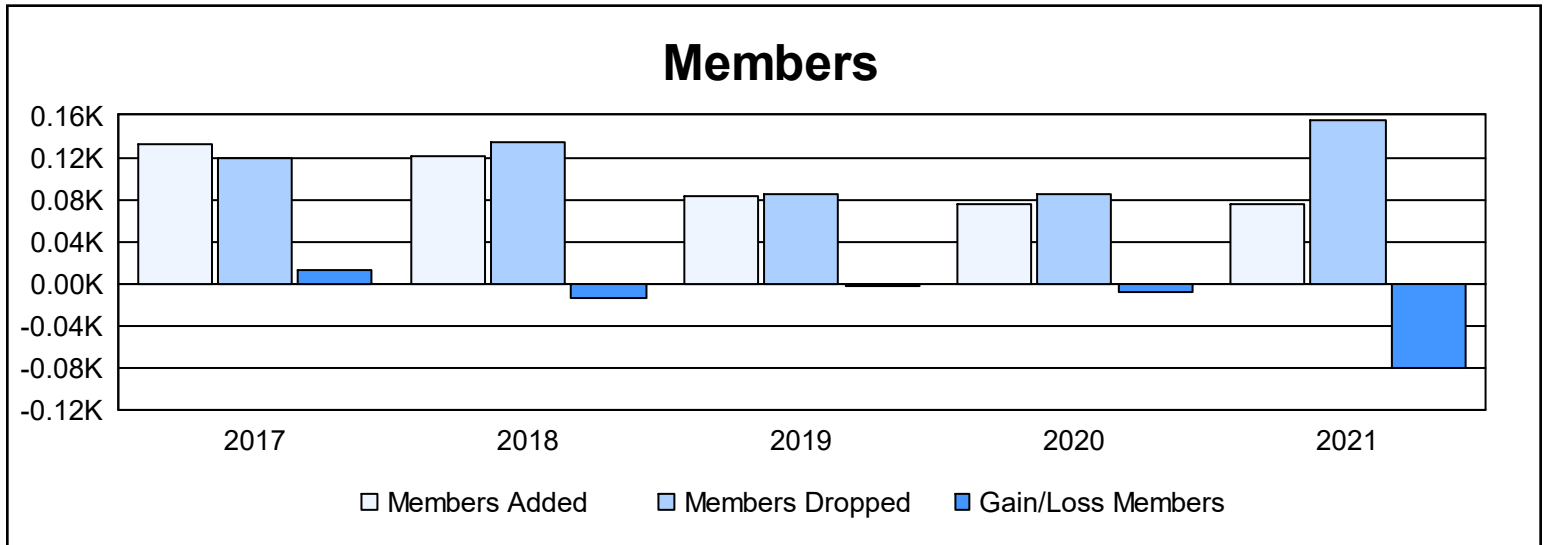

Year	New Clubs	Dropped Clubs	Gain/ Loss Clubs	New Members	Charter Members	Reinstate Members	Transfer Members	Total Member Added	Total Members Dropped	Gain/ Loss Members
2016-2017	1	2	-1	103	22	1	7	133	120	13
2017-2018	1	1	0	94	20	4	3	121	135	-14
2018-2019	0	0	0	79	1	2	1	83	85	-2
2019-2020	0	2	-2	68	2	2	4	76	85	-9
2020-2021	1	2	-1	45	25	3	2	75	156	-81
<b>Average</b>	<b>1</b>	<b>1</b>	<b>-1</b>	<b>78</b>	<b>14</b>	<b>2</b>	<b>3</b>	<b>98</b>	<b>116</b>	<b>-19</b>

### Membership Composition June 2021 Cumulative