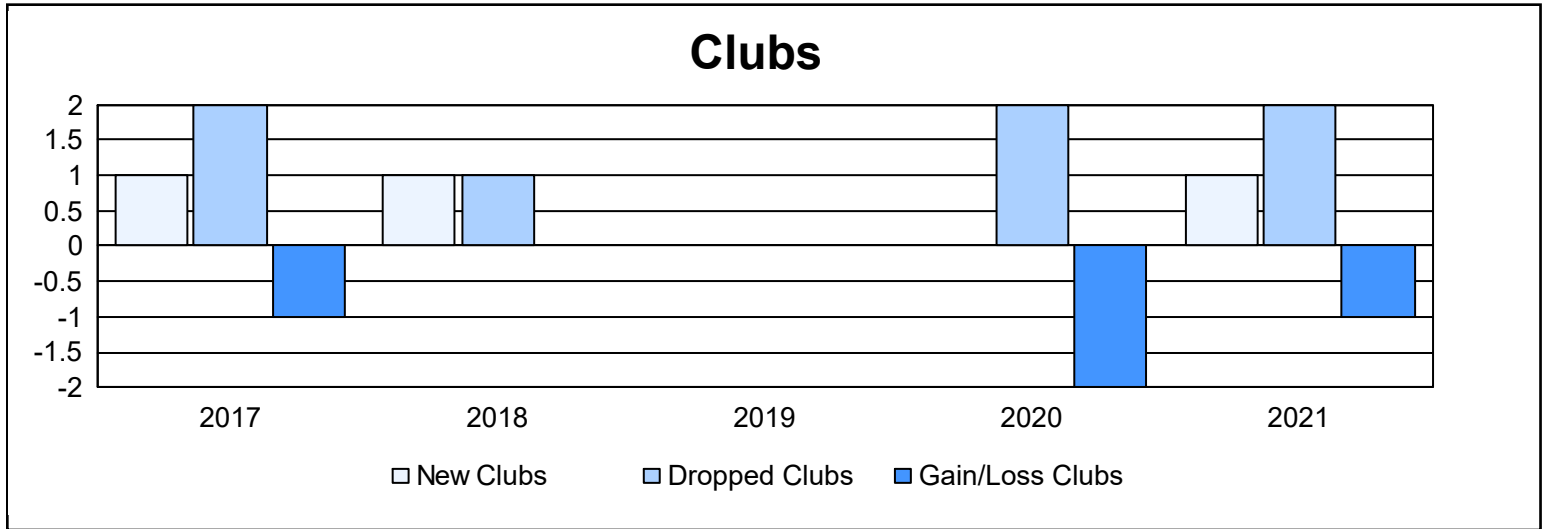

Year	New Clubs	Dropped Clubs	Gain/ Loss Clubs	New Members	Charter Members	Reinstate Members	Transfer Members	Total Member Added	Total Members Dropped	Gain/ Loss Members
2016-2017	1	2	-1	103	22	1	7	133	120	13
2017-2018	1	1	0	94	20	4	3	121	135	-14
2018-2019	0	0	0	79	1	2	1	83	85	-2
2019-2020	0	2	-2	68	2	2	4	76	85	-9
2020-2021	1	2	-1	45	25	3	2	75	156	-81
<b>Average</b>	<b>1</b>	<b>1</b>	<b>-1</b>	<b>78</b>	<b>14</b>	<b>2</b>	<b>3</b>	<b>98</b>	<b>116</b>	<b>-19</b>

### Membership Composition June 2021 Cumulative